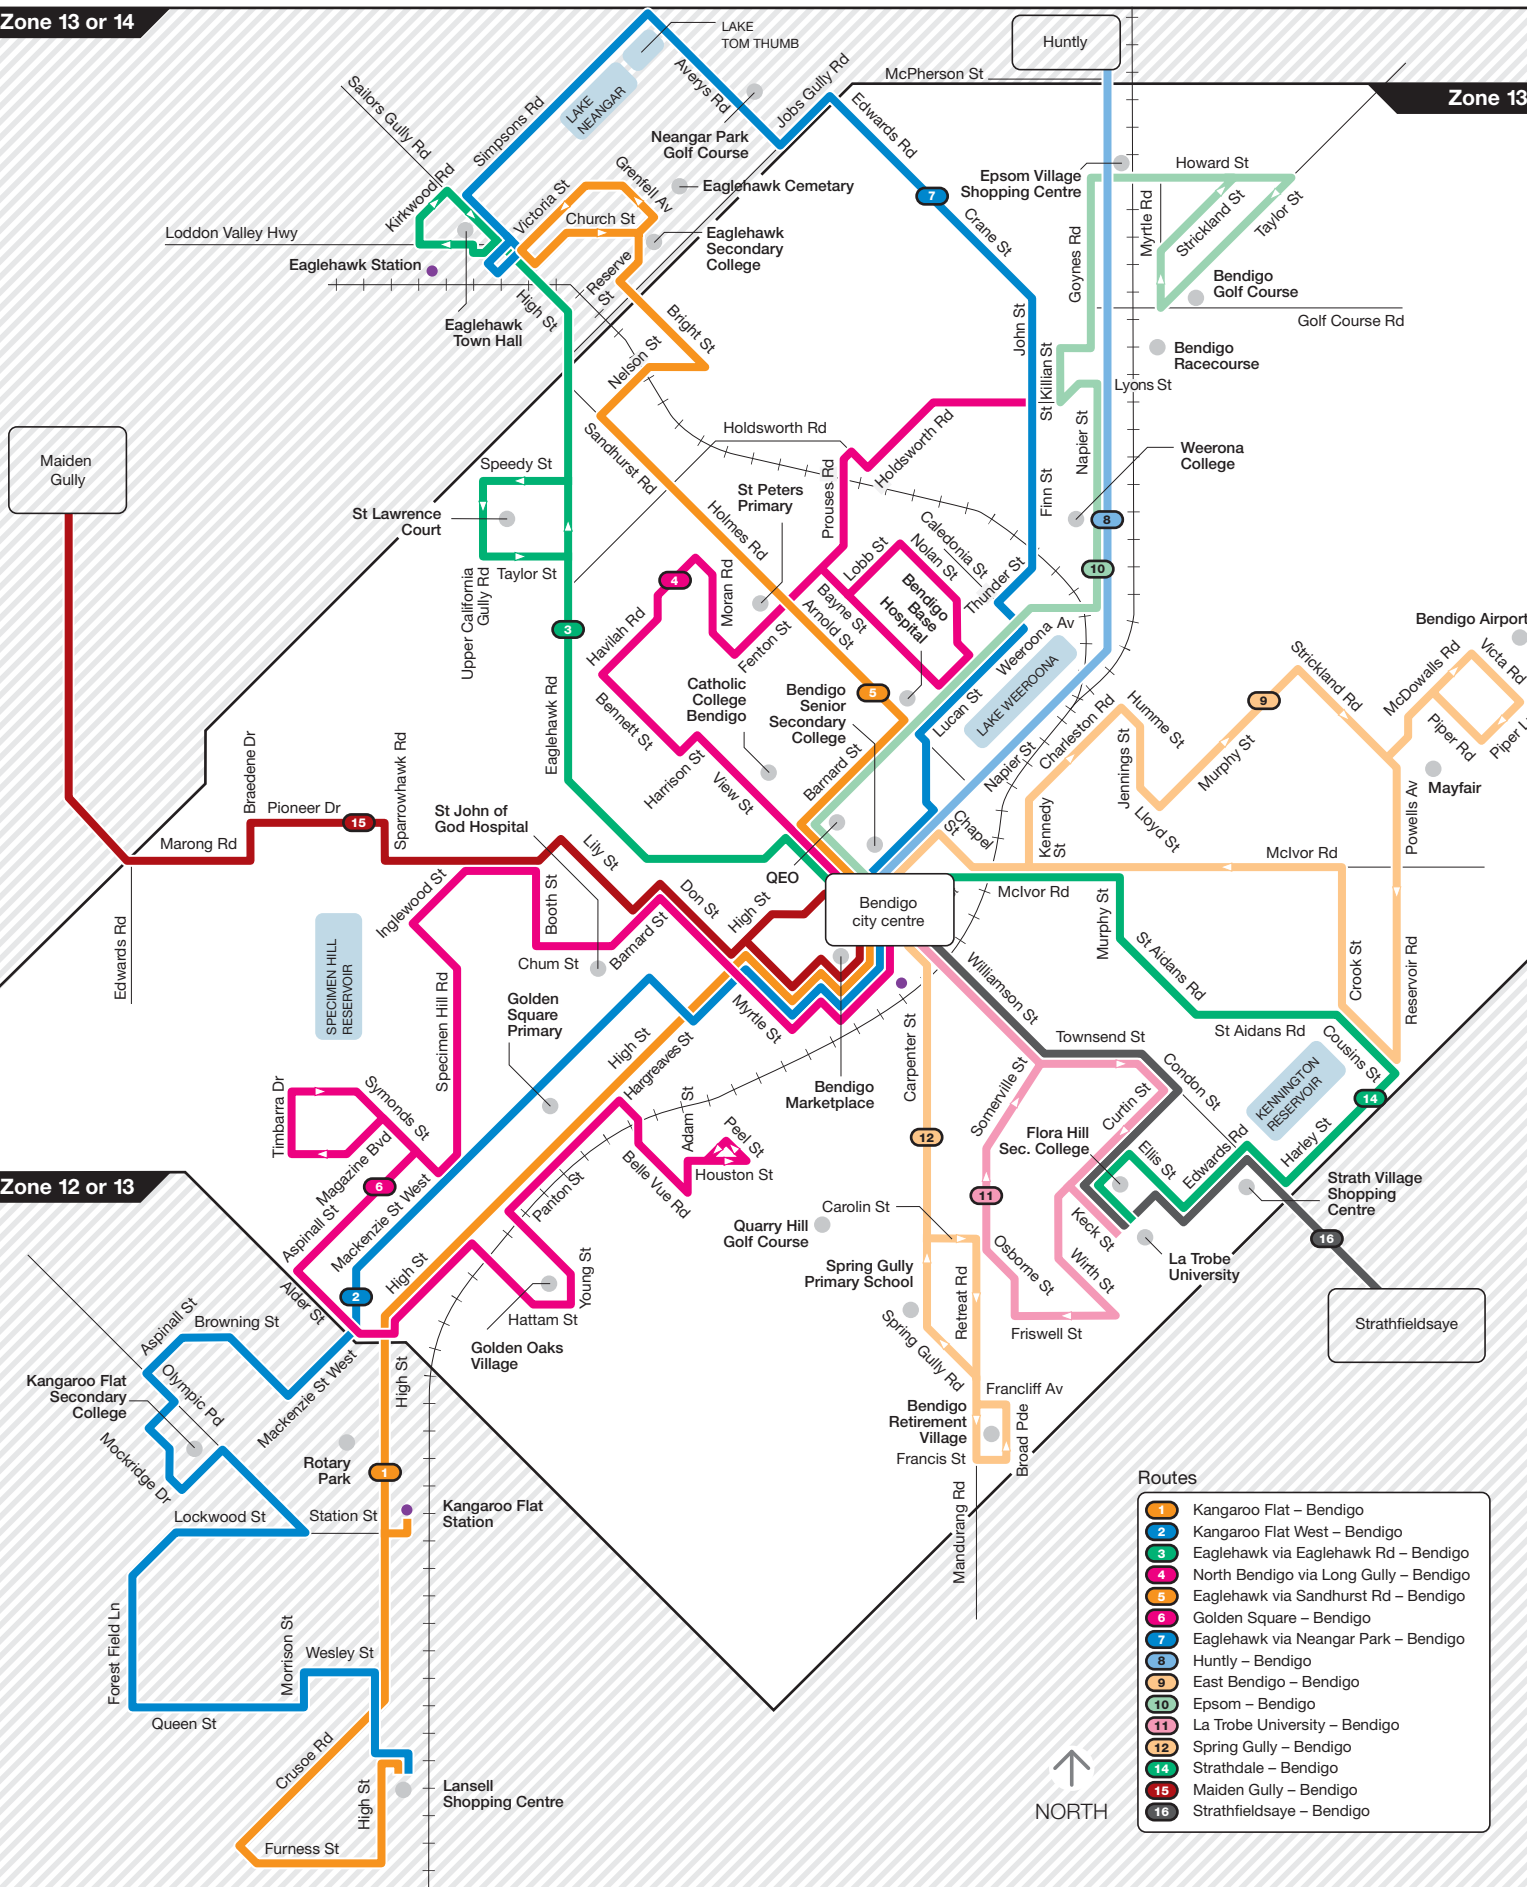

Zone 13 or 14

Zone 13

Maiden Gully

Zone 12 or 13

Strathfieldsaye

- Routes**
- 1 Kangaroo Flat – Bendigo
  - 2 Kangaroo Flat West – Bendigo
  - 3 Eaglehawk via Eaglehawk Rd – Bendigo
  - 4 North Bendigo via Long Gully – Bendigo
  - 5 Eaglehawk via Sandhurst Rd – Bendigo
  - 6 Golden Square – Bendigo
  - 7 Eaglehawk via Neangar Park – Bendigo
  - 8 Huntly – Bendigo
  - 9 East Bendigo – Bendigo
  - 10 Epsom – Bendigo
  - 11 La Trobe University – Bendigo
  - 12 Spring Gully – Bendigo
  - 13 Strathdale – Bendigo
  - 14 Maiden Gully – Bendigo
  - 15 Strathfieldsaye – Bendigo

Information

Ticketing zones

- Single zone
- Zone overlap
- V/Line train station
- V/Line coach stop
- Connecting bus
- Train line
- Route number

For public transport information call **136 196 / (TTY) 9619 2727** or visit [viclink.com.au](http://viclink.com.au)

MAP NOT TO SCALE  
Effective April 2009