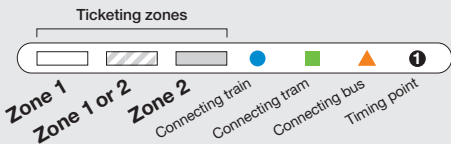

Moonee Ponds – Melbourne Airport

Route 478 via Essendon > Airport West > Niddrie

Zone 2

For further information call 131 638 / (TTY) 9619 2727 (6am–midnight daily) or visit metlinkmelbourne.com.au
MAP NOT TO SCALE