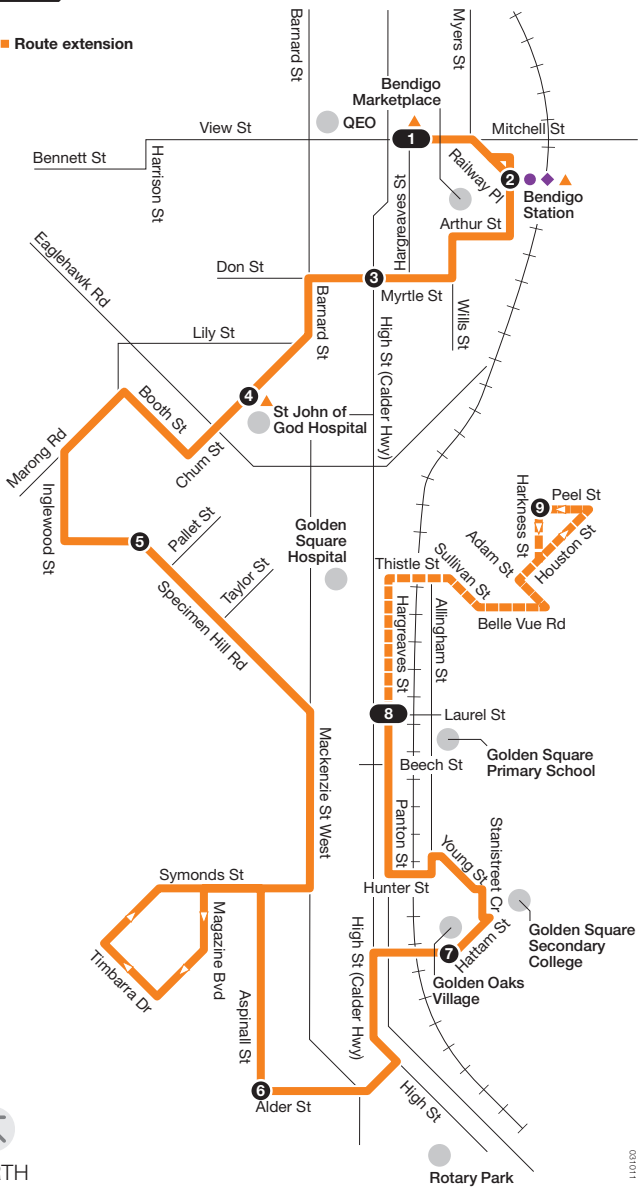

Bendigo to Golden Square

Route 6

via Chum St

Zone 13

Route extension

031011

Ticketing zones

Single zone	Zone overlap	V/Line train station	V/Line coach stop	Connecting bus	Train line	Terminus	Timing point

For public transport information call **136 196 (TTY) 9619 2727** or visit **viclink.com.au**
MAP NOT TO SCALE