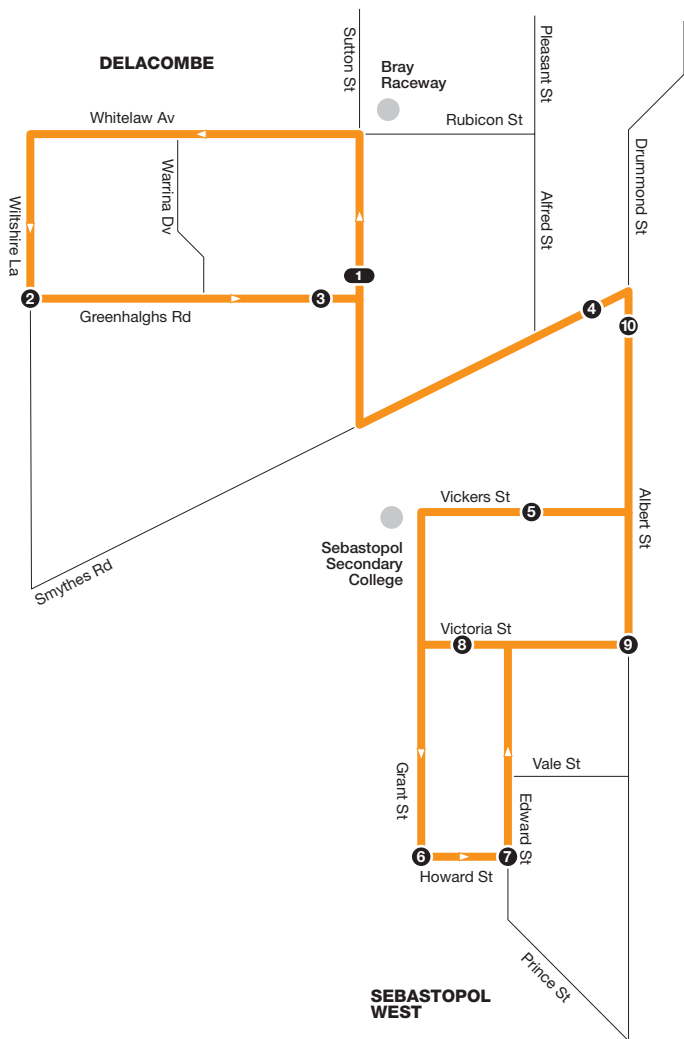

# Delacombe to Sebastopol West

Route 19 via Smythes Rd

Zone 8

NORTH

Ticketing zones

- Single zone
- Zone overlap
- V/Line train station
- V/Line coach stop
- Connecting bus
- Train line
- Terminus
- Timing point

For public transport information call **136 196** (TTY) **9619 2727** or visit [viclink.com.au](http://viclink.com.au)

MAP NOT TO SCALE