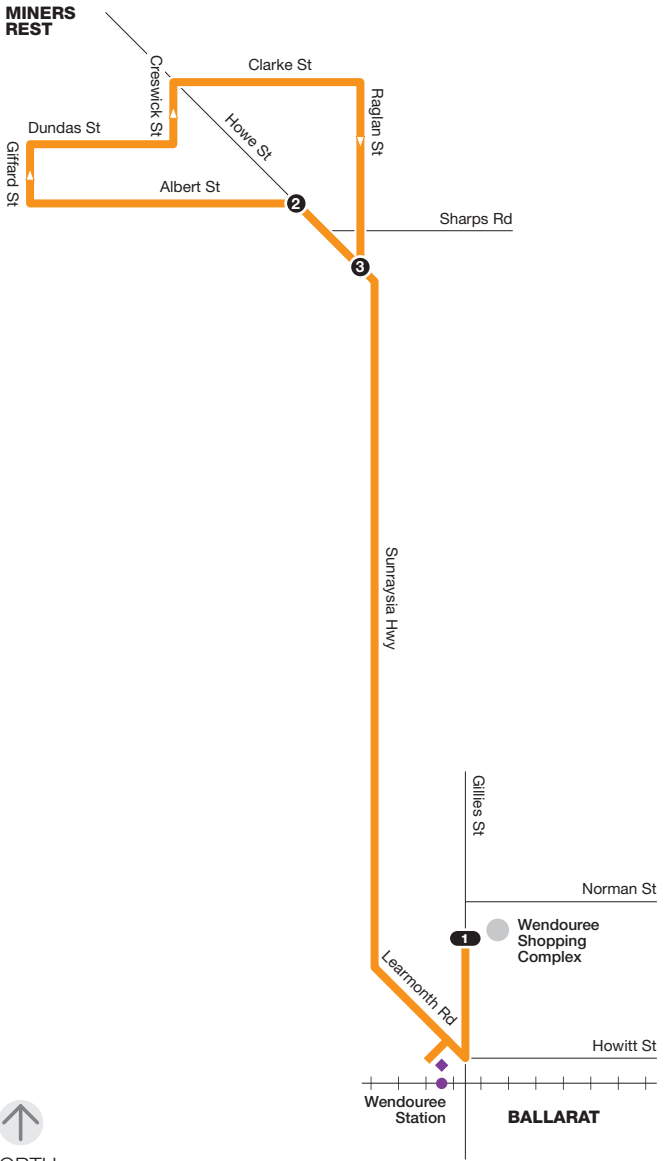

## Route 17 via Leamonth Rd

### Zone 8

NORTH

#### Ticketing zones

- Single zone
- Zone overlap
- V/L line train station
- V/L line coach stop
- Connecting bus
- Train line
- Terminus
- Timing point

For public transport information call **136 196 (TTY) 9619 2727** or visit **[viclink.com.au](http://viclink.com.au)**

MAP NOT TO SCALE