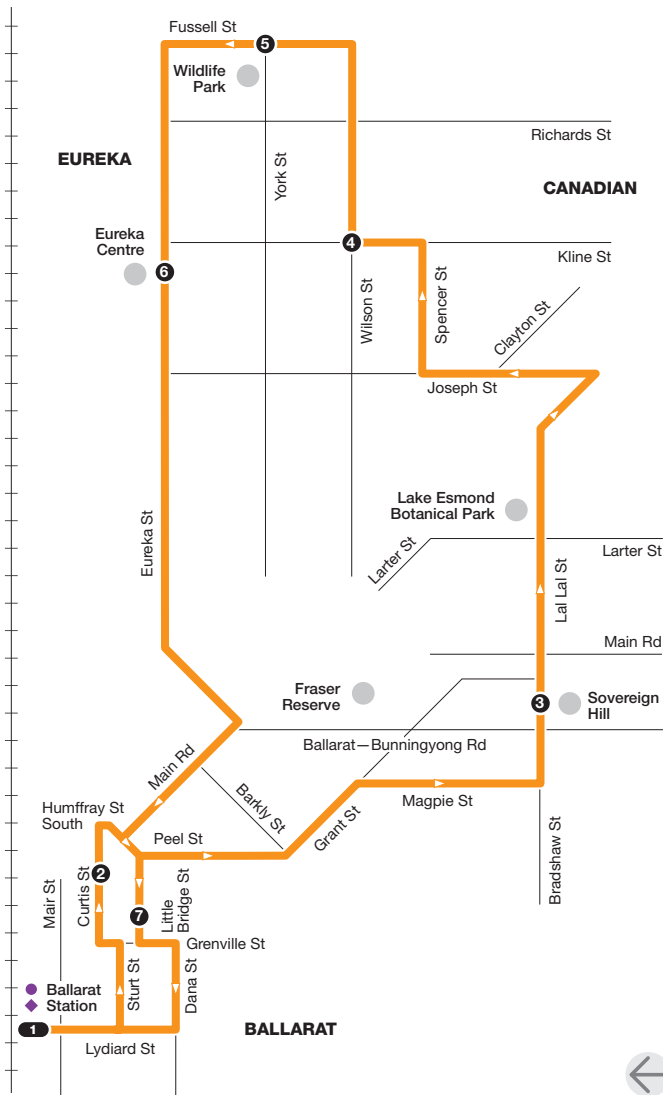

Route 9 via Sovereign Hill

Zone 8

BALLARAT EAST

Ticketing zones

For public transport information call **136 196 (TTY) 9619 2727** or visit **viclink.com.au**

MAP NOT TO SCALE