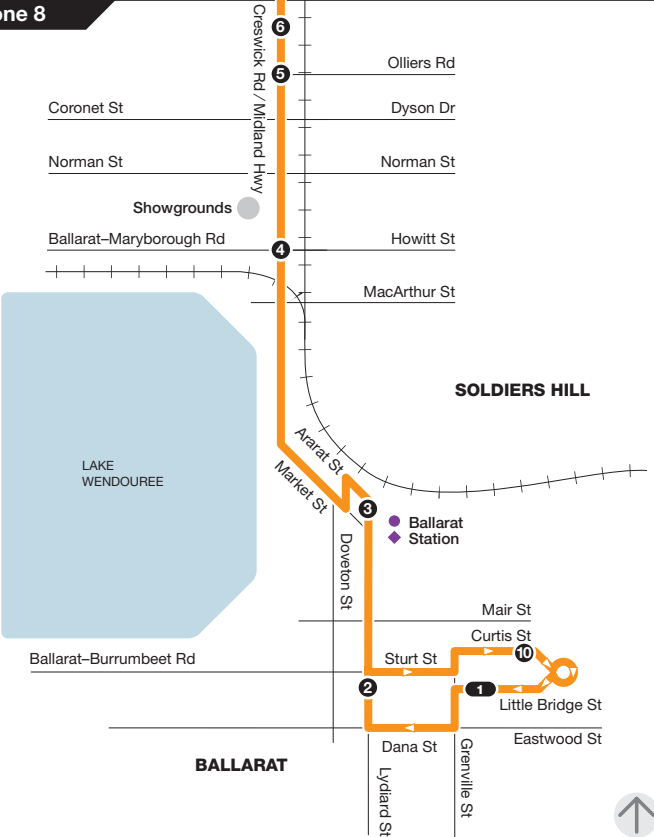

## Route 3 via Midland Hwy > Broomfield Rd

Zone 9

Zone 8

600003

Ticketing zones

Single zone	Zone overlap	V/L line train station	V/L line coach stop	Connecting bus	Train line	Terminus	Timing point

For public transport information call **136 196 (TTY) 9619 2727** or visit **viclink.com.au**

MAP NOT TO SCALE