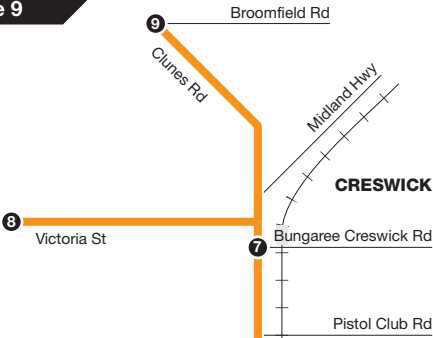

## Route 3 via Midland Hwy > Broomfield Rd

Zone 9

Zone 8

600003

Ticketing zones

Single zone	Zone overlap	V/L line train station	V/L line coach stop	Connecting bus	Train line	Terminus	Timing point

For public transport information call **136 196 (TTY) 9619 2727** or visit **viclink.com.au**

MAP NOT TO SCALE