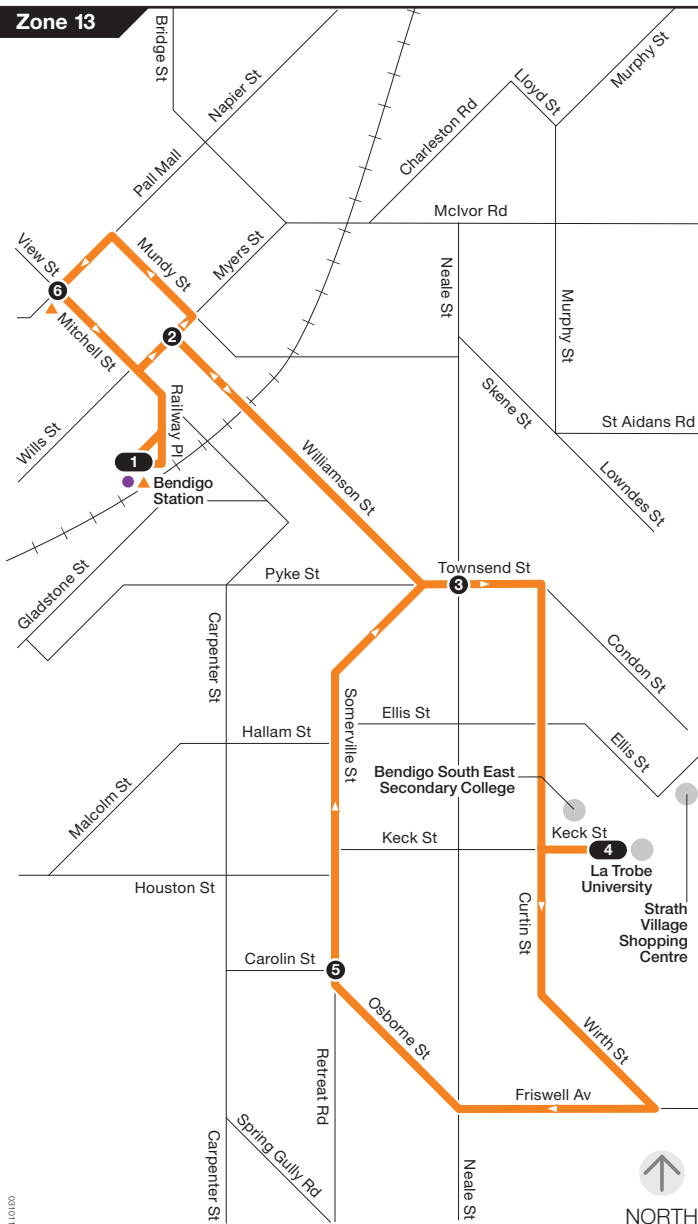

# Bendigo to La Trobe University

Route 11

via Williamson St > Curtin St

Zone 13

Ticketing zones

- Single zone
- Zone overlap
- V/L line train station
- V/L line coach stop
- Connecting bus
- Train line
- Terminus
- Timing point

For public transport information call 136 196 (TTY) 9619 2727 or visit [viclink.com.au](http://viclink.com.au)  
 MAP NOT TO SCALE

031011