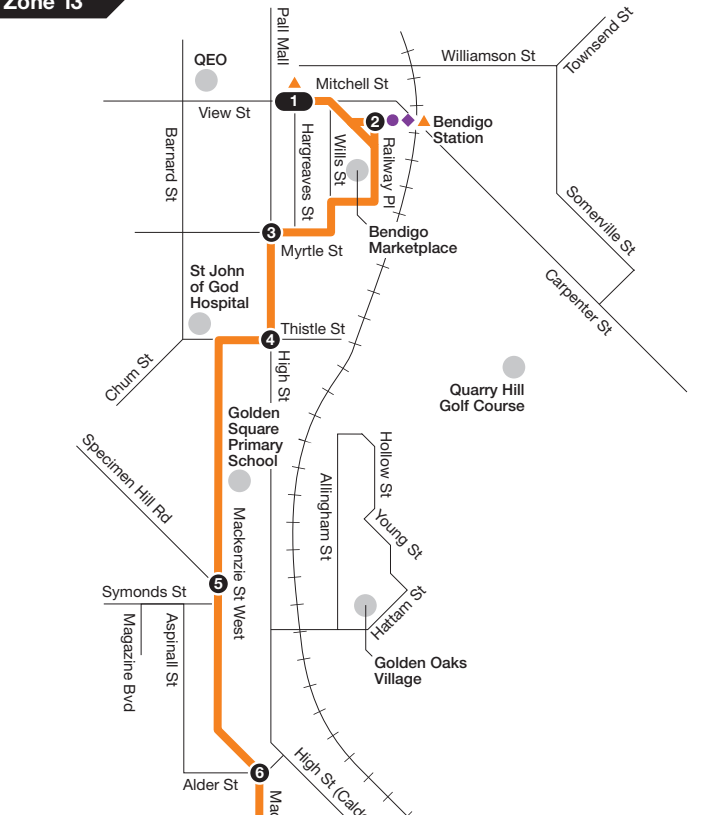

Bendigo to Kangaroo Flat West

Route 2 via Mackenzie St West

Zone 13

Zone 12 or 13

Ticketing zones

- Single zone (white box)
- Zone overlap (hatched box)
- V/Line train station (purple circle)
- V/Line coach stop (purple diamond)
- Connecting bus (orange triangle)
- Train line (black line with cross-ticks)
- Terminus (black circle with number)
- Timing point (black circle with number)

For public transport information call 136 196 (TTY) 9619 2727 or visit viclink.com.au

MAP NOT TO SCALE