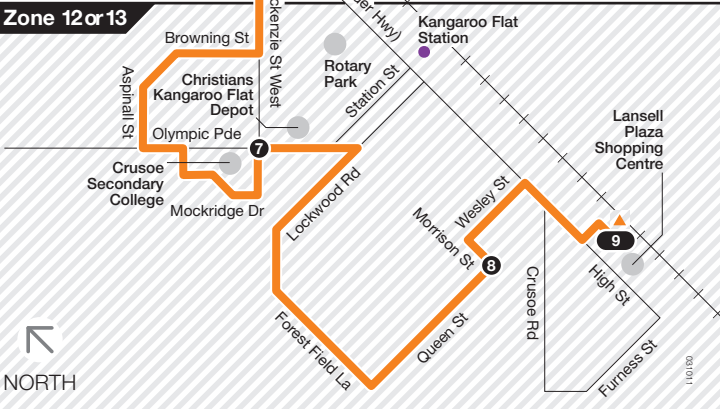

Bendigo to Kangaroo Flat West

Route 2 via Mackenzie St West

Zone 13

Zone 12 or 13

Ticketing zones

- Single zone (white box)
- Zone overlap (hatched box)
- V/Line train station (purple circle)
- V/Line coach stop (purple diamond)
- Connecting bus (orange triangle)
- Train line (black line with cross-ticks)
- Terminus (black circle with number)
- Timing point (black circle with number)

For public transport information call 136 196 (TTY) 9619 2727 or visit viclink.com.au

MAP NOT TO SCALE