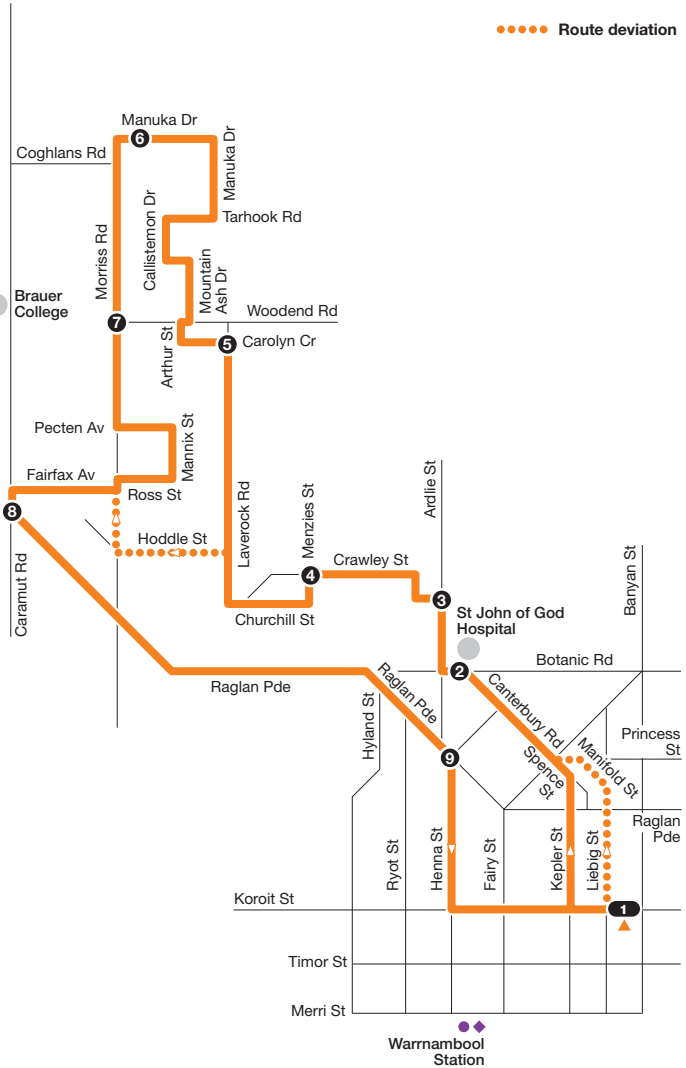

Warrnambool West

Route 3

via Moriss Rd

●●●●● Route deviation

NORTH

- Bus route
- V/Line train station
- Connecting V/Line coach
- Connecting bus
- Train line
- Terminus
- Timing point

For public transport information call **136 196 / (TTY) 9619 2727** or visit **viclink.com.au**

MAP NOT TO SCALE