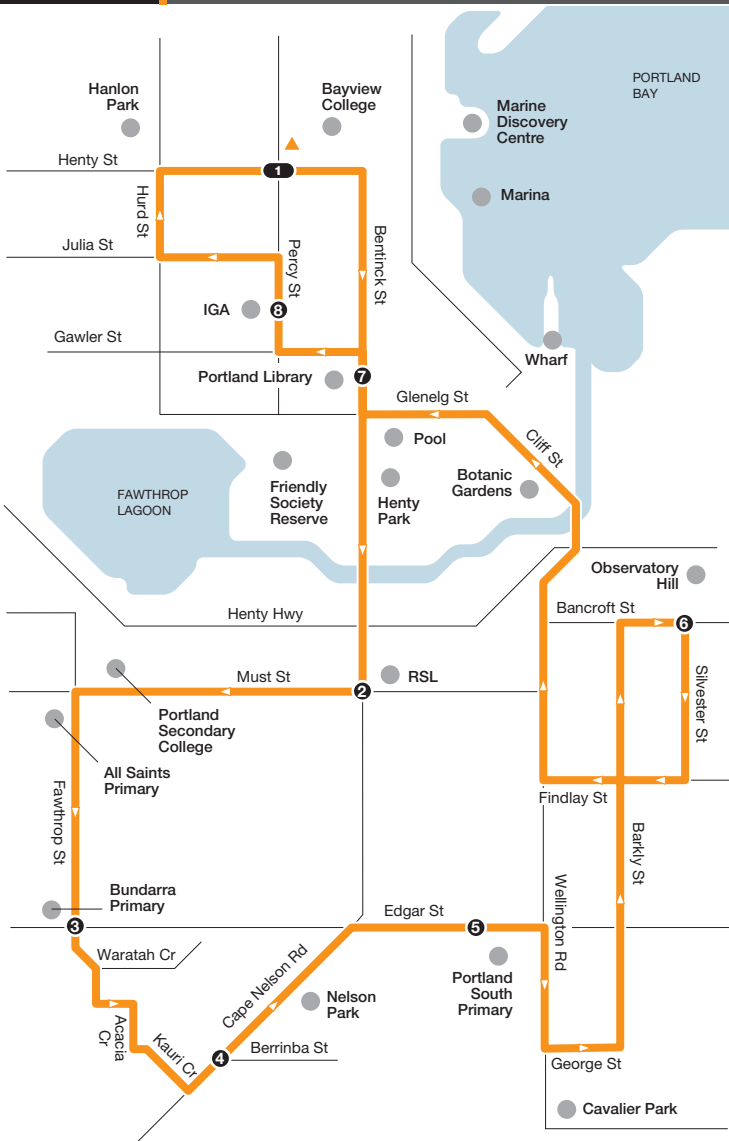

## Route 2 | via Portland Library > Must St

NORTH

- Bus route
- V/Line train station
- Connecting V/Line coach
- Connecting bus
- Train line
- Terminus
- Timing point

For public transport information call **136 196 / (TTY) 9619 2727** or visit **viclink.com.au**

MAP NOT TO SCALE