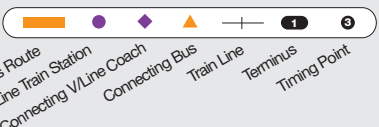

Route 5 | QEO > Bendigo Hospital > Holmes Rd

Estimated peak hour travel times

Total travel time approx. 21 mins

NORTH

MAP NOT TO SCALE