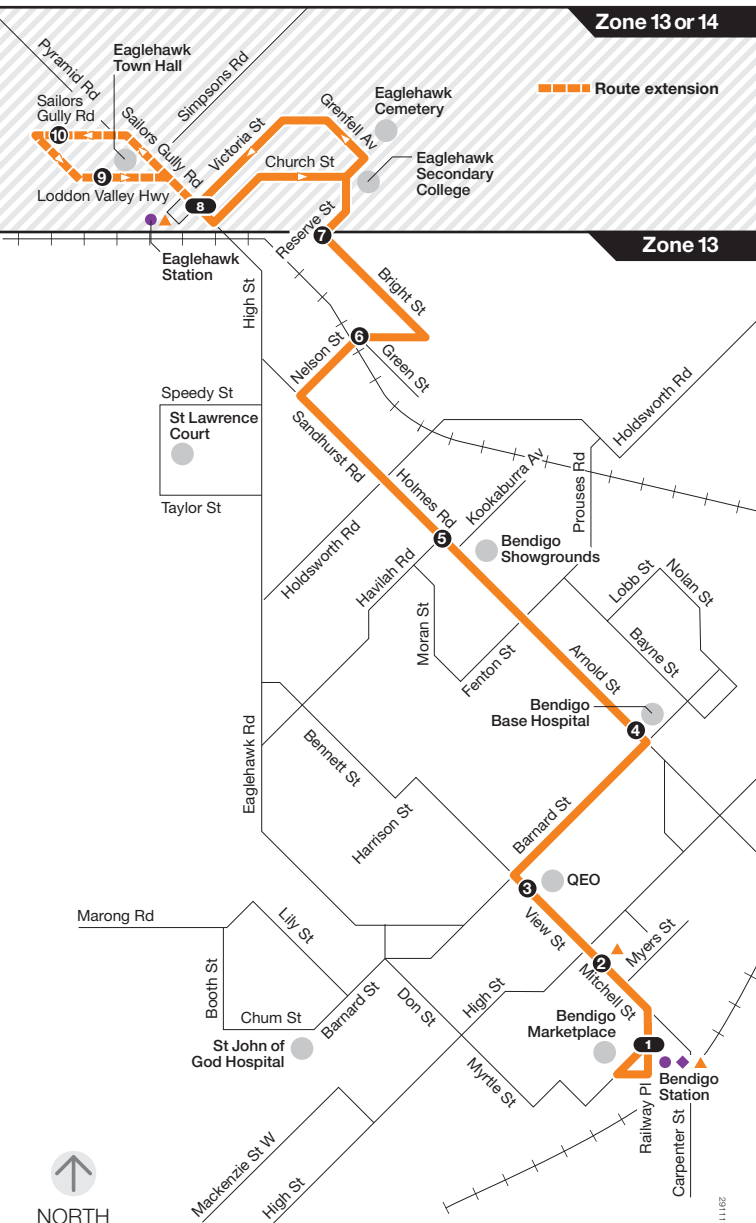

Bendigo to Eaglehawk via Sandhurst Rd

Route 5

via QEO > Bendigo Hospital > Holmes Rd

Zone 13 or 14

201111

Ticketing zones

For public transport information call 136 196 (TTY) 9619 2727 or visit viclink.com.au

MAP NOT TO SCALE