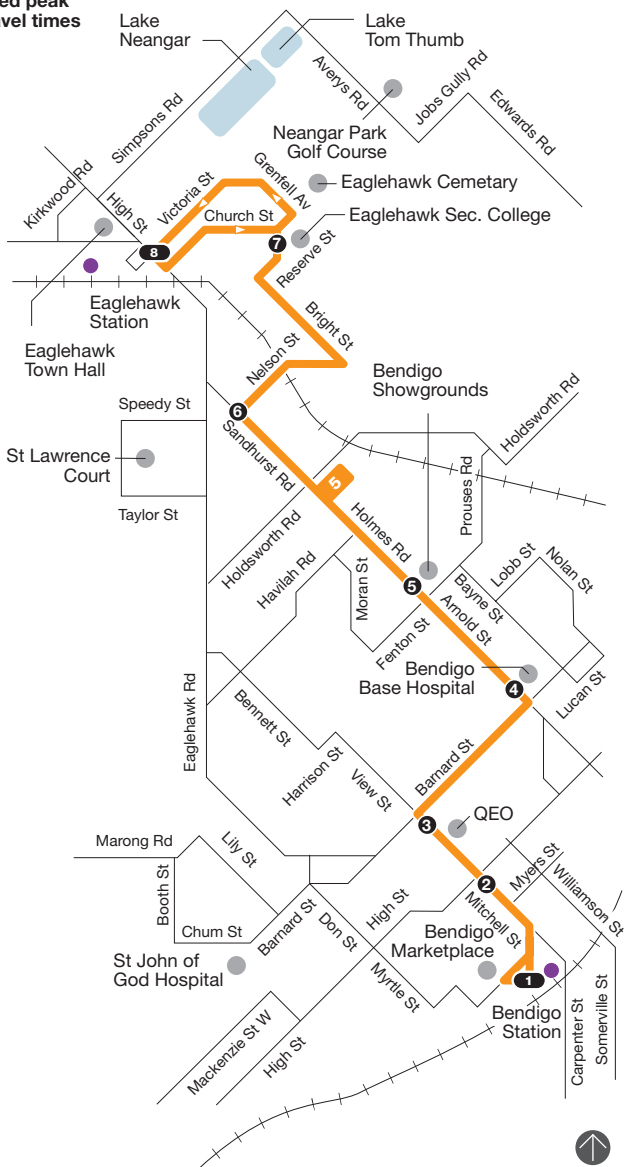

Route 5 | QEO > Bendigo Hospital > Holmes Rd

Estimated peak hour travel times

Total travel time approx. 21 mins

NORTH

MAP NOT TO SCALE